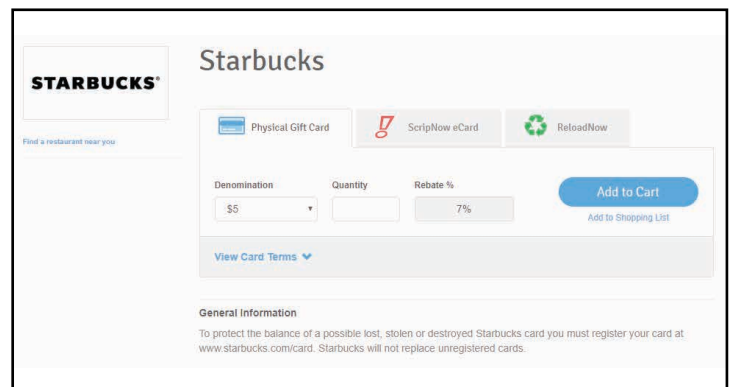

3. **Scrip Vacations** – If you're interested in paying for a vacation with scrip, click Get Started.

4. **Retailer Lists** – These links will generate a PDF that lists all of the retailers we have available.

Search Bar | Navigating ShopWithScrip

Start typing a retailer's name and then select it from the drop-down menu to go directly to their brand page. The search bar will also find results from our support pages and What's New articles.

Brand Detail Page | Navigating ShopWithScrip

Once you select a certain retailer, you will be taken to their brand detail page. Use the tabs at the top of the page to choose between physical cards, ScripNow, and Reload or ReloadNow. If any product types are not available, they will be grayed out.

You can also view card images and terms on this page for any details about using your scrip.

If a retailer is on bonus, it will look like this:

Express Order | Navigating ShopWithScrip

If you already know what scrip you want to order and you don't want to search through the shop page, use Express Order. All you have to do is type the retailer's name to quickly find the products you want and add them to your cart.