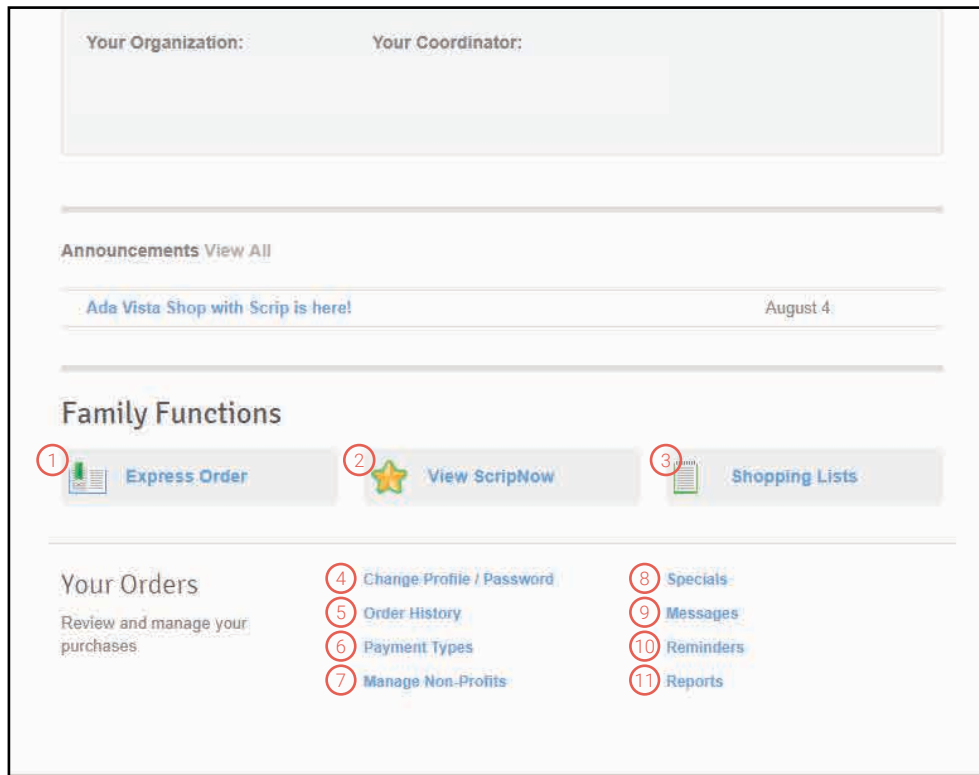

THE SHOPWITHSCRIP FAMILY DASHBOARD CHEAT SHEET

You will find all of the tools and family functions you need to order scrip, view your order history, and generate reports on your Dashboard. Let's break it all down.

First, let's talk about the navigation menu on the left side of the Dashboard.

From here, you can go into:

- Account Settings, which is where you can manage your non-profits, update your profile, set reminders, and change your password and update your account verification
- Messages, where you can send messages to your coordinator
- Family Functions, where you manage your personal family account

1. **Express Order.** Quickly add products to your cart from one page, which is perfect for when you know exactly what you're looking for.
2. **View ScripNow.** This is where all of your ScripNow® eCards and information on registered reload cards are stored. It's also called the wallet.
3. **Shopping Lists.** Set up shopping lists to quickly add products you regularly order to your cart.
4. **Change Profile / Password.** Use this page to change your username, email, and default address. You can also change your password and verification code here.